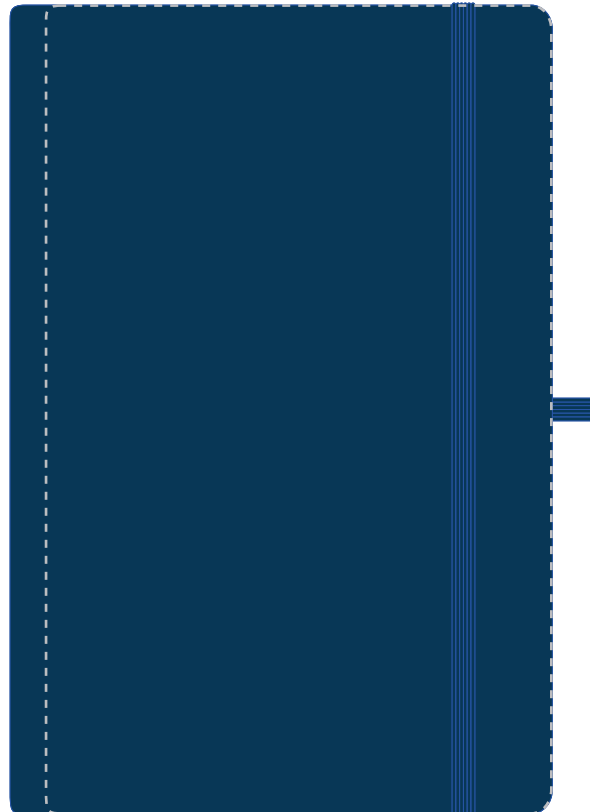

Your Ref:	Quantity:	Product Code: QS0345
Our Ref:	Version: 1	Product Colour: NAVY BLUE

PRINTING CONCERNS:

Please note that this product has Sustainability Markings that are not visible from this perspective

We stock this item in the following colours

**PANTONE REFERENCE(S)**

- Debossing / Foil Blocking (Edge to Edge)

ARTWORK SCALE 50%

Product Image for visualisation
- colours may vary

The dashed line is to demonstrate print area and will not appear on your printed item

To proceed, please approve visual via the online system.

ARTWORK SCALE 100%
Max print area: 134mm x 214mm